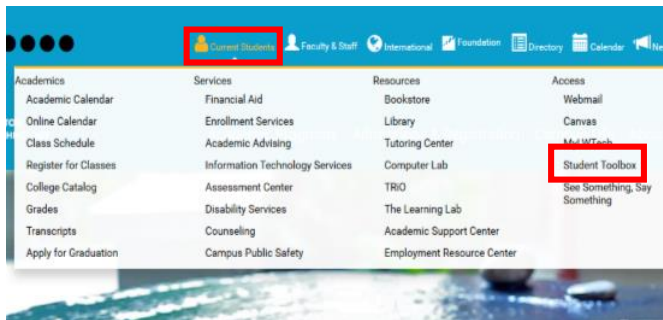

How to look up your unofficial transcript

Step #1: Go to LWTech.edu

Step #2: At the top of the page, hover over the "Current Students" dropdown (first menu item). Then click on "Student Toolbox"

Step #3: On the left side of the page is a list of options. Click on the "Transcript" option.